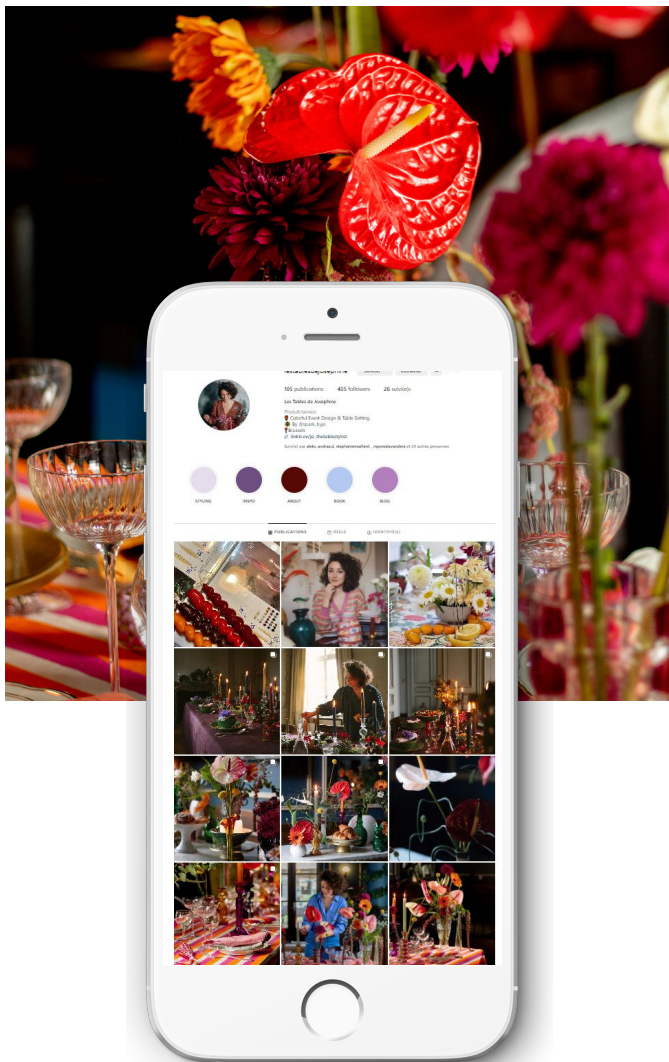

## THE CONCEPT

A Strong Identity for Discerning Hosts!

Capturing authentic moments, stimulating the imagination, and inspiring a new generation of curious individuals — *Les Tables de Joséphine's* creations feature dark or vibrant colors, dissonant or harmonious fabrics, and a collection of eclectic objects steeped in history. They transport guests on a journey, evoke smiles, trigger daydreams, and ignite intrigue.

Each project involves in-depth research to understand your personality, assimilate the history of your product, the identity of your brand, and the DNA of your project.

Inspired by rich color palettes, vibrant and diverse textures, and over 2000 years of Art History, our team is dedicated to creating the most captivating tablescape.

## LES TABLES DE JOSEPHINE

*Table styling & ambiance creator*

CONNECT WITH US